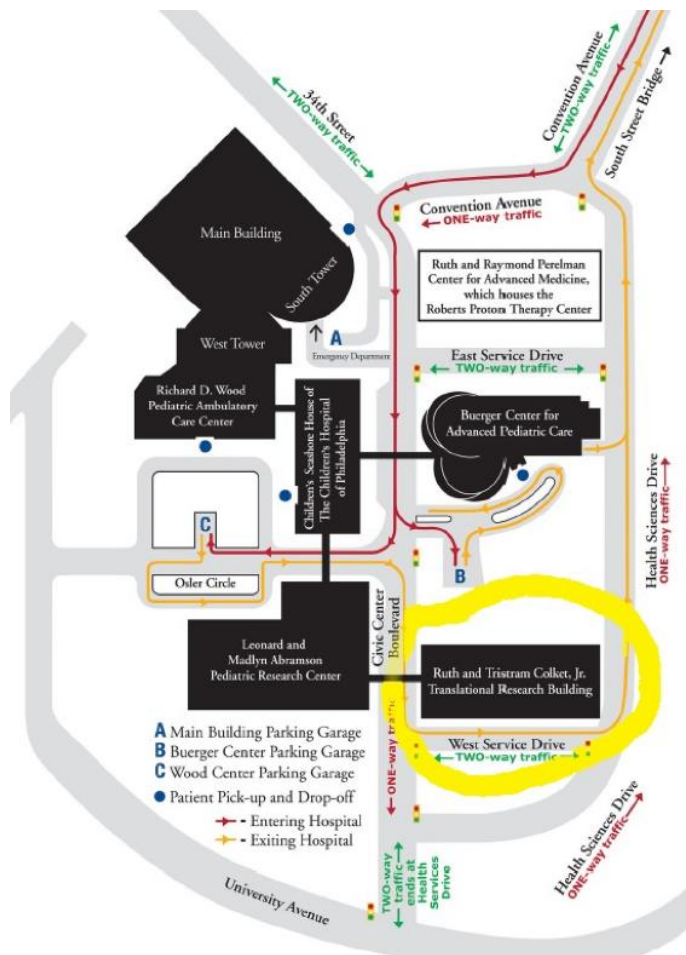

PATHOLOGY CORE

How to find us!

Colket Translational Research Center (CTRB):

CHOP Customers: You will need to have the CTRB service elevators unlocked for your ID badge. To request access e-mail: martinezd@email.chop.edu

UPENN Customers: You will need to first obtain a CHOP Token. Once you have a CHOP Token you can request access for the service elevators via e-mail: martinezd@email.chop.edu

Other users must pre-arrange access ahead of time. E-mail core director: martinezd@email.chop.edu

PATHOLOGY CORE

How to find us!

View from Civic Center Boulevard:

Outside Entrance to Building:

PATHOLOGY CORE

How to find us!

Inside Lobby:

Path to service elevators 1:

PATHOLOGY CORE

How to find us!

Path to service elevators 2:

“A” Level service elevators:

PATHOLOGY CORE

How to find us!

“A” level outside of elevators:

Outside of Core lab: